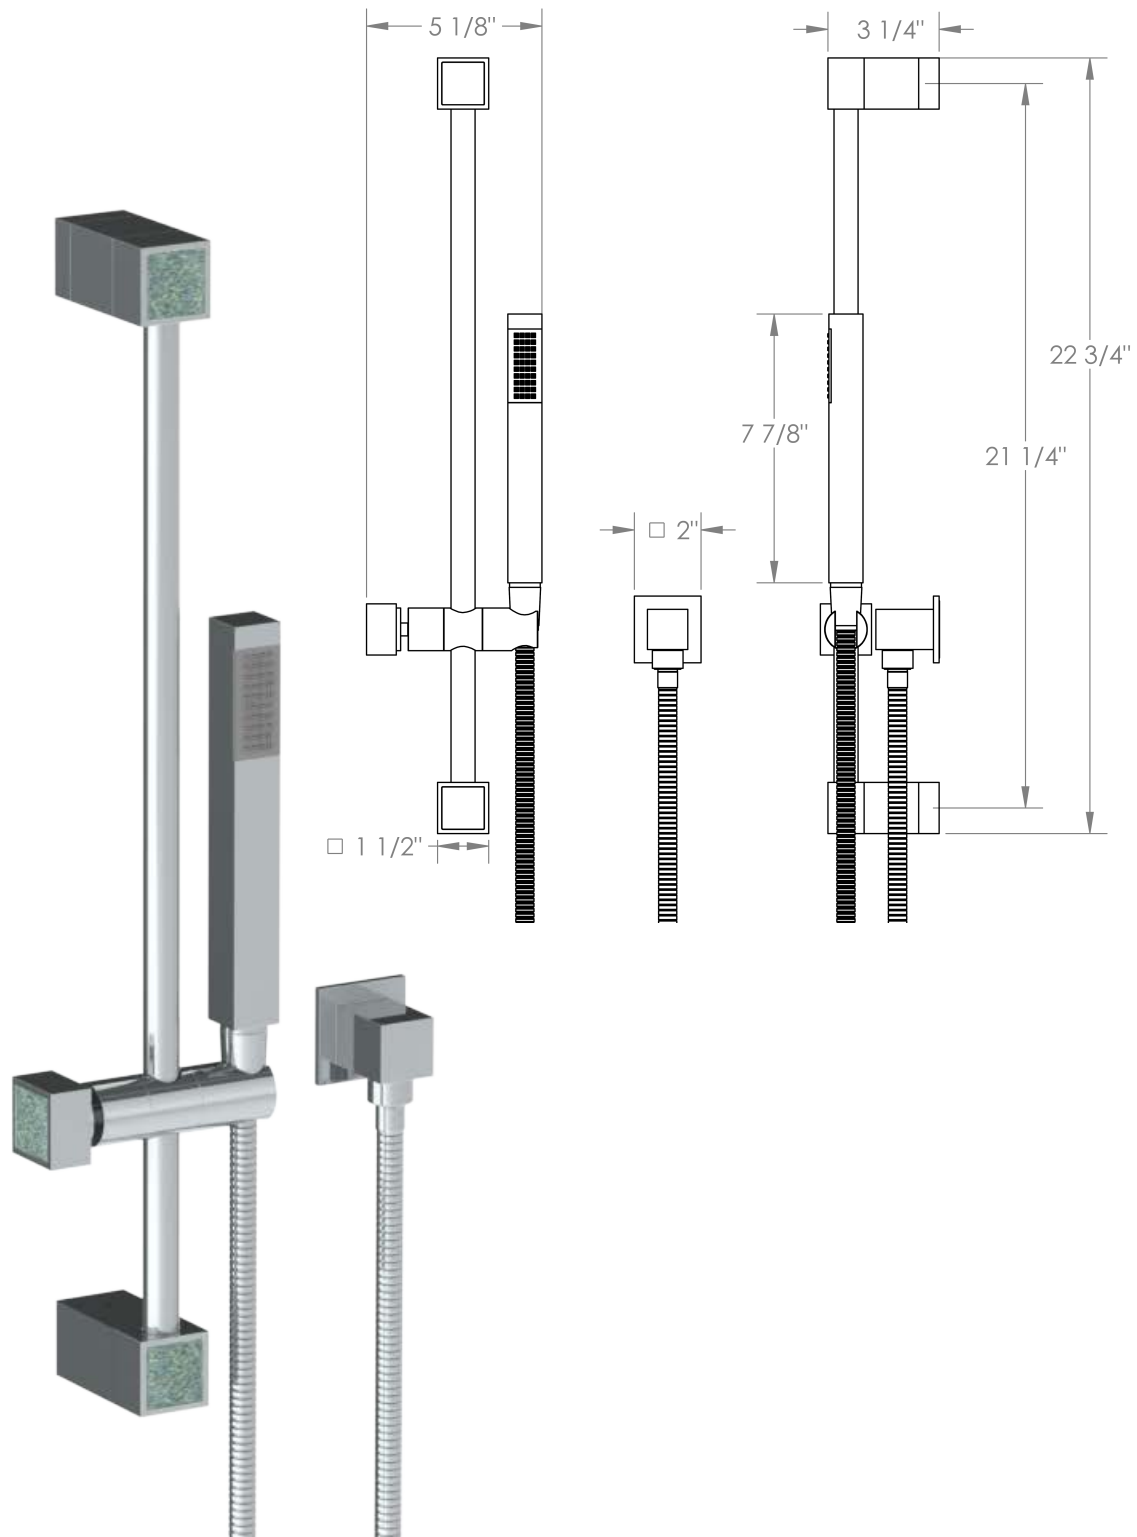

HSS-KIT267-97
Positioning (Slide) Bar Kit

Meets the applicable requirements of ASME A112.18.1-2005/CSA B125.1-05, entitled "Plumbing Supply Fittings"

WATERMARK DESIGNS 12/14/2017

350 Dewitt Ave Brooklyn NY 11207 USA T 718 257 2800 F 718 257 2144 info@watermark-designs.com